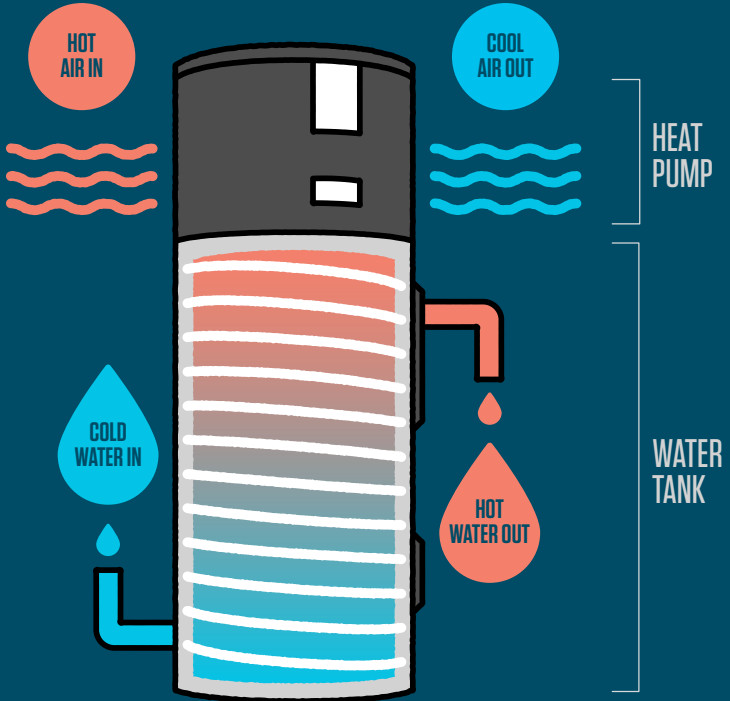

# HOW A HEAT PUMP WATER HEATER WORKS

Heat pump water heaters use surrounding heat and transfer it to the water in your tank, making it **2x as efficient** as an electric water heater. Our warm climate year-round makes Hawai'i an ideal place for this energy-saving measure.